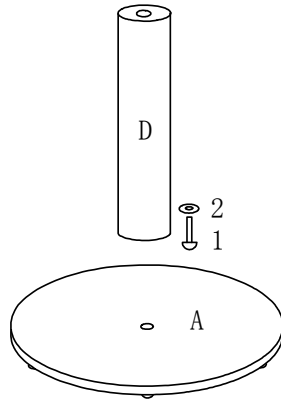

50262

Natural Home I

①

②

③

1X

D45*1.5cm

A

1X

D9*40cm

D

1X

D10*45mm

(1)

1X

D40mm

(2)

1X

D45*12cm

B

1X

D45cm

C

Remove the black cap on screw of post before build up the tree